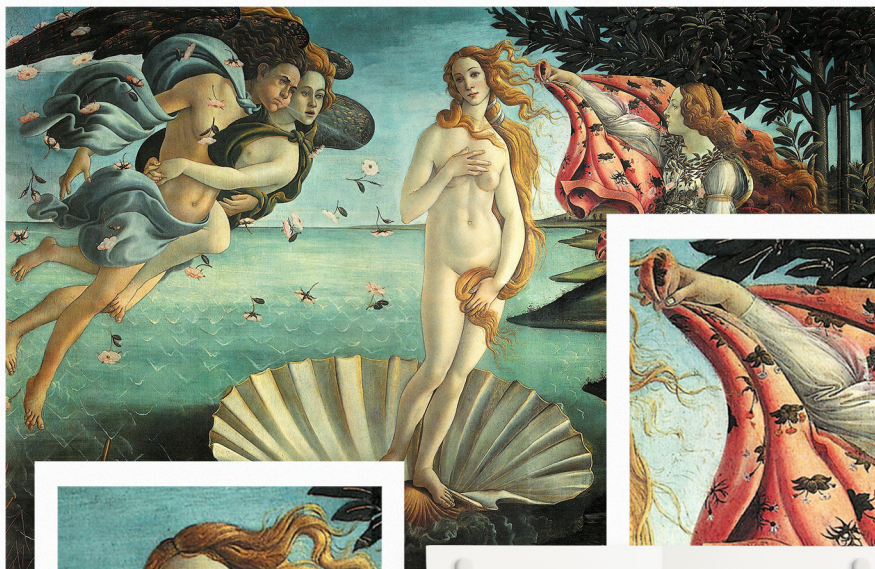

FRAGRANCE NAISSANCE DE VÉNUS

Coconut, Lime & Verbena

A fragrance that embodies the ideal beauty and vitality of spring, a hymn to grace, an invitation to harmony. What mysterious message will appear for you?