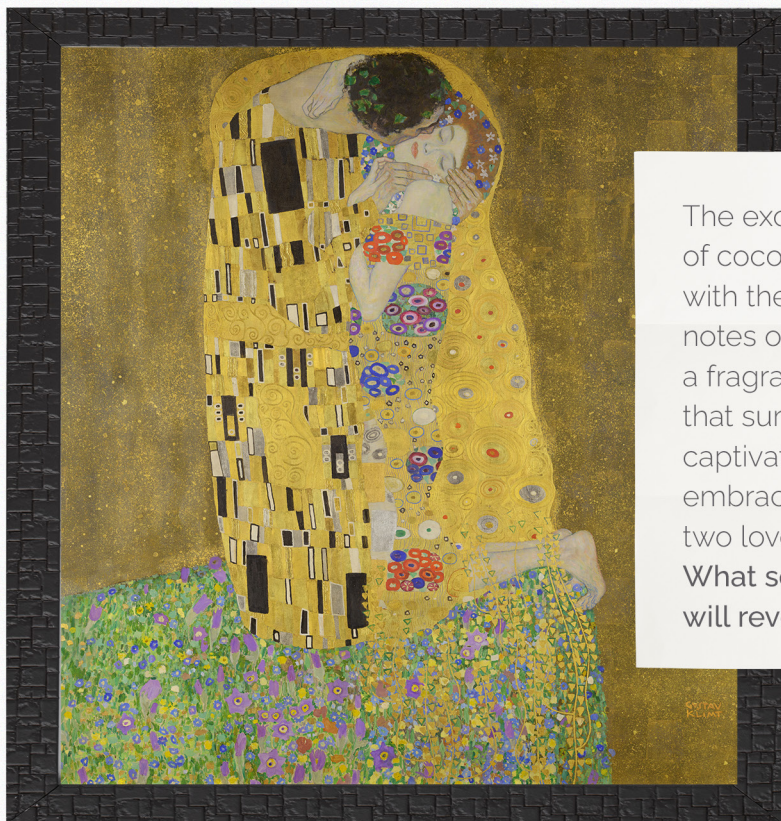

FRAGRANCE LE BAISER

Matcha & Coconut Milk

The exotic sweetness of coconut intertwines with the herbaceous notes of matcha: a fragrant encounter that surprises and captivates, like the embrace between two lovers. What secret phrase will reveal the flame?